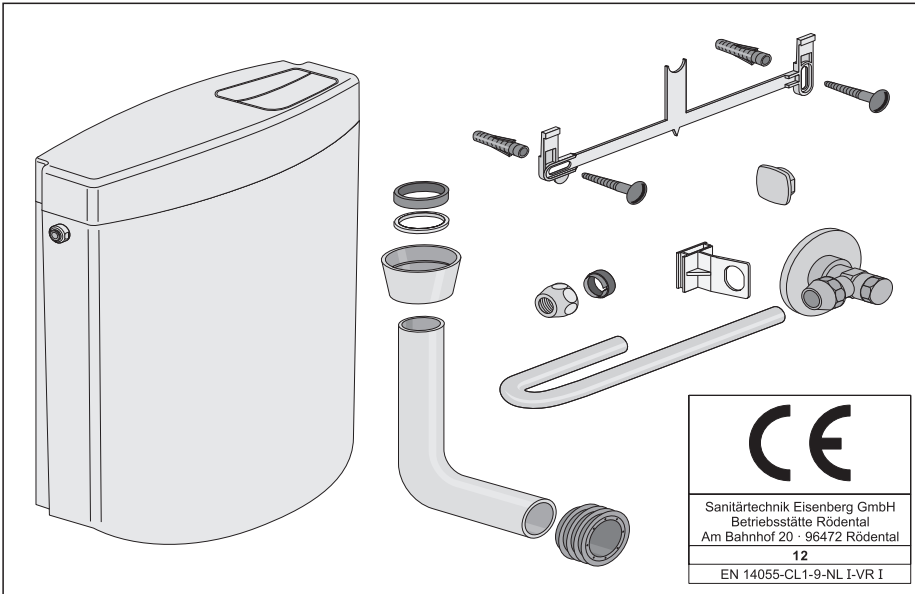

bonito duo 2-Mengen + Start/Stop Art. 91.A04.xx..0099

xx = 

EM.A31.05..5400 · IX/13

Service

Art. 02.A00.xx..0499

Art. 03.345.00..0000

Art. 01.A00.00..0499

Art. 02.A04.00..0199

Art. 02.A04.00..0299

Art. 02.836.xx..0000

Art. 02.168.xx..0000

Art. 02.056.00..0000

Art. 25.001.00..0000

Art. 02.754.00..0000

xx =

6 L → 9 L

STOP 3,5 l 6-9 l

3,5 L

9,0 L - 6,0 L

C

6 L

9 L

Art. 02.754.00..0000

1