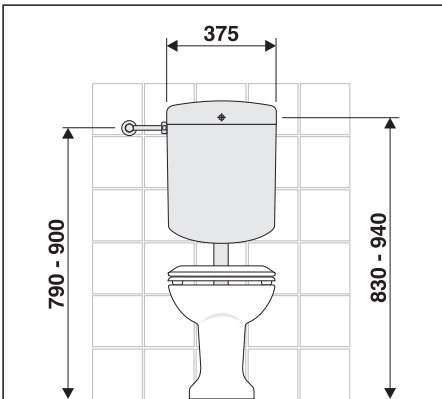

bonito duo 2-Mengen + Start/Stop Art. 91.A04.xx..0099

xx = 

EM.A31.05..5400 · IX/13

Service

Art. 02.A00.xx..0499

Art. 03.345.00..0000

Art. 01.A00.00..0499

Art. 02.A04.00..0199

Art. 02.A04.00..0299

Art. 02.836.xx..0000

Art. 02.168.xx..0000

Art. 02.056.00..0000

Art. 25.001.00..0000

Art. 02.754.00..0000

xx =

6 L → 9 L

STOP 3,5 l 6-9 l

3,5 L

9,0 L - 6,0 L

C

6 L

9 L

Art. 02.754.00..0000

1