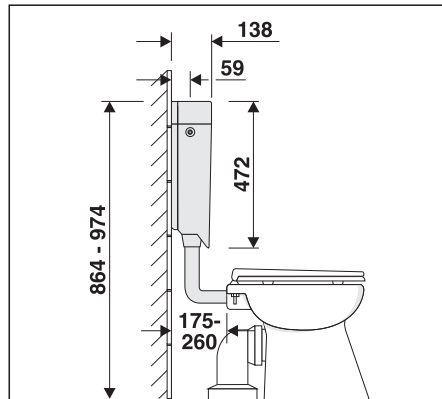

bonito duo 2-Mengen + Start/Stop Art. 91.A04.xx..0099

xx = 

EM.A31.05..5400 · IX/13

Service

Art. 02.A00.xx..0499

Art. 03.345.00..0000

Art. 01.A00.00..0499

Art. 02.A04.00..0199

Art. 02.A04.00..0299

Art. 02.836.xx..0000

Art. 02.168.xx..0000

Art. 02.056.00..0000

Art. 25.001.00..0000

Art. 02.754.00..0000

xx =

6 L → 9 L

STOP 3,5 l 6-9 l

3,5 L

9,0 L - 6,0 L

C

6 L

9 L

Art. 02.754.00..0000

1