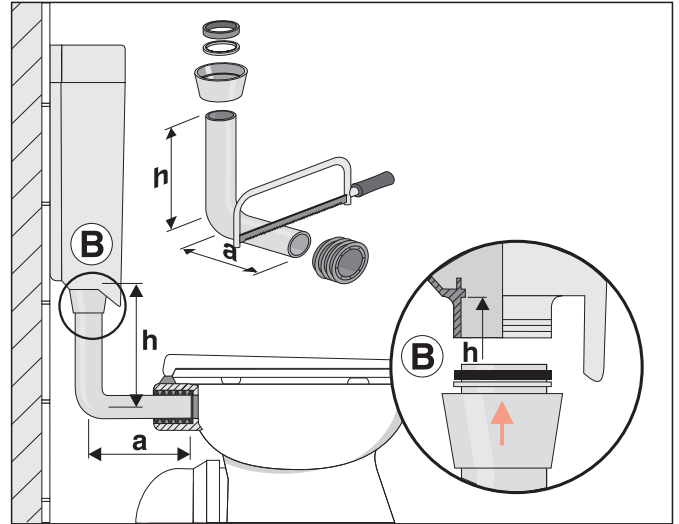

bonito duo 2-Mengen + Start/Stop Art. 91.A04.xx..0099

xx = 

EM.A31.05..5400 · IX/13

Service

Art. 02.A00.xx..0499

Art. 03.345.00..0000

Art. 01.A00.00..0499

Art. 02.A04.00..0199

Art. 02.A04.00..0299

Art. 02.836.xx..0000

Art. 02.168.xx..0000

Art. 02.056.00..0000

Art. 25.001.00..0000

Art. 02.754.00..0000

xx =

6 L → 9 L

STOP 3,5 l 6-9 l

3,5 L

9,0 L - 6,0 L

C

6 L

9 L

Art. 02.754.00..0000

1